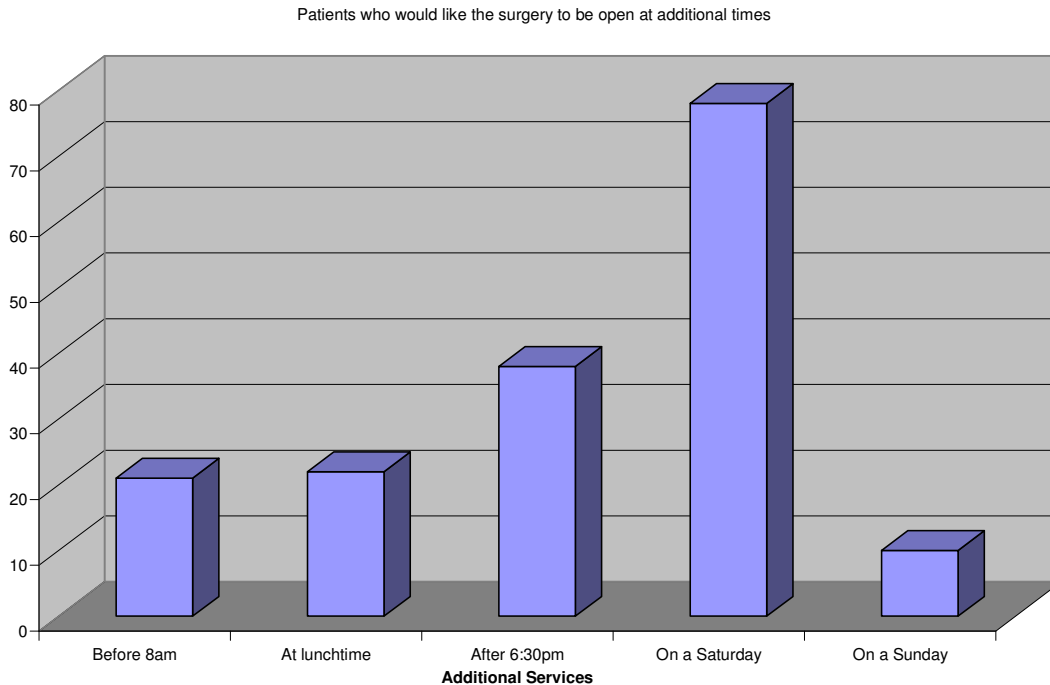

Wye Valley Surgery

Dr Carter & Partners • 2 Desborough Avenue • High Wycombe • Bucks • HP11 2RN

Wye Valley Surgery Additional Hours

- 46% of our patients said that they would like the surgery to open on a Saturday.
- 22 % of our patients said they would like the surgery to open after 6:30pm.
- 12% of our patients said they would like the surgery to open before 8am.

Did you know.....? We already are!!!

Wye Valley Surgery is open as follows:

Monday, Tuesday and Friday: 08:30am – 6pm

Wednesday & Thursday: 07:30am – 7pm

Alternate Saturdays: 08:30am for varying lengths of AM sessions